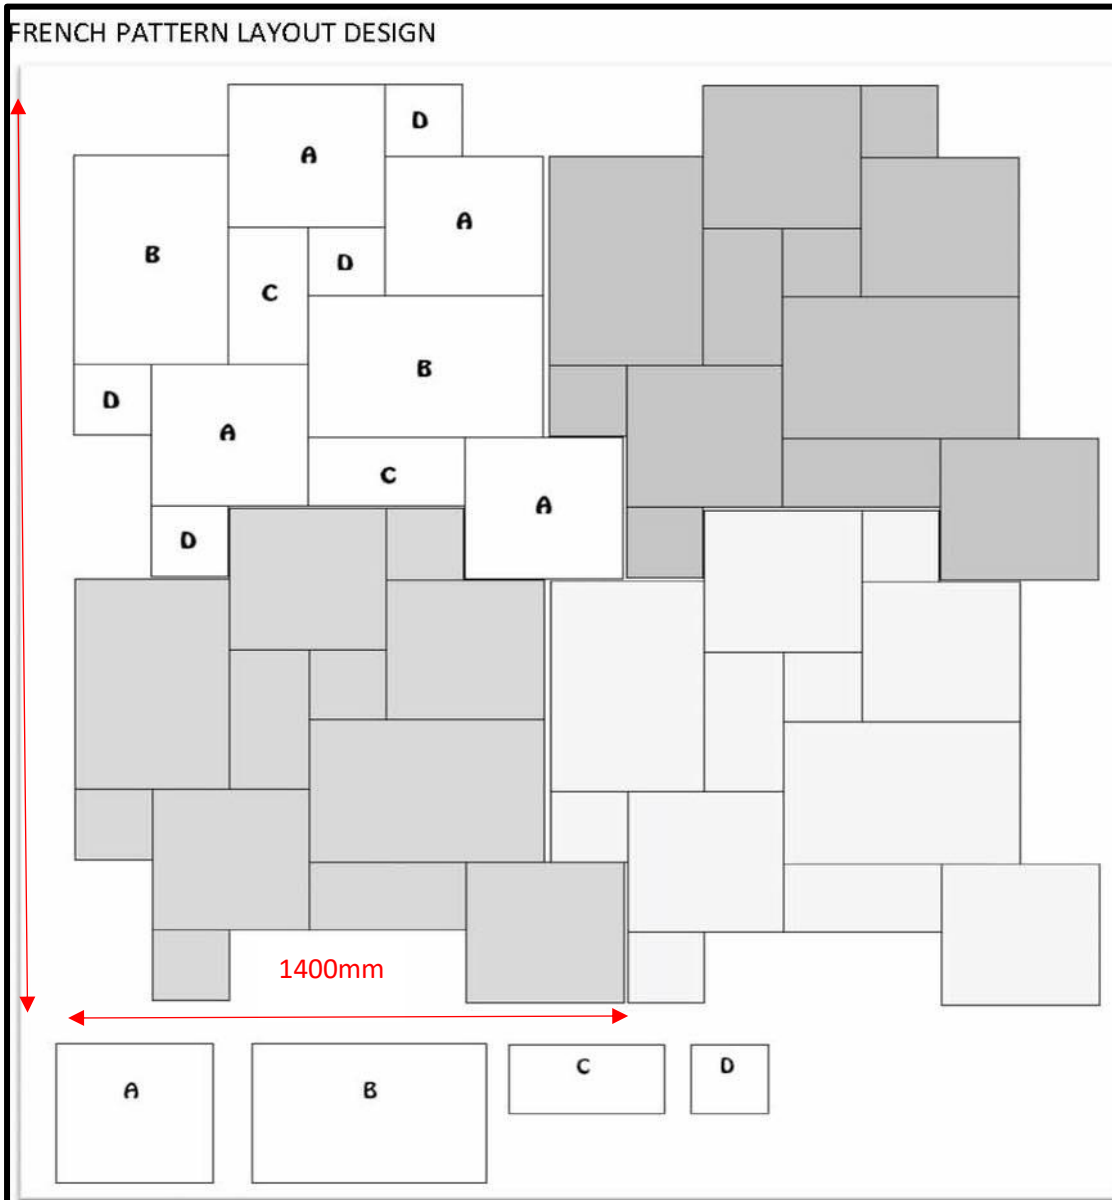

# edenstone NQ

m a s o n r y

*Proudly made in North Queensland*

Code	Paver Size	Quantity Per Panel	Total Required
A	400x400	4	
B	600x400	2	
C	200x400	2	
D	200x200	4	